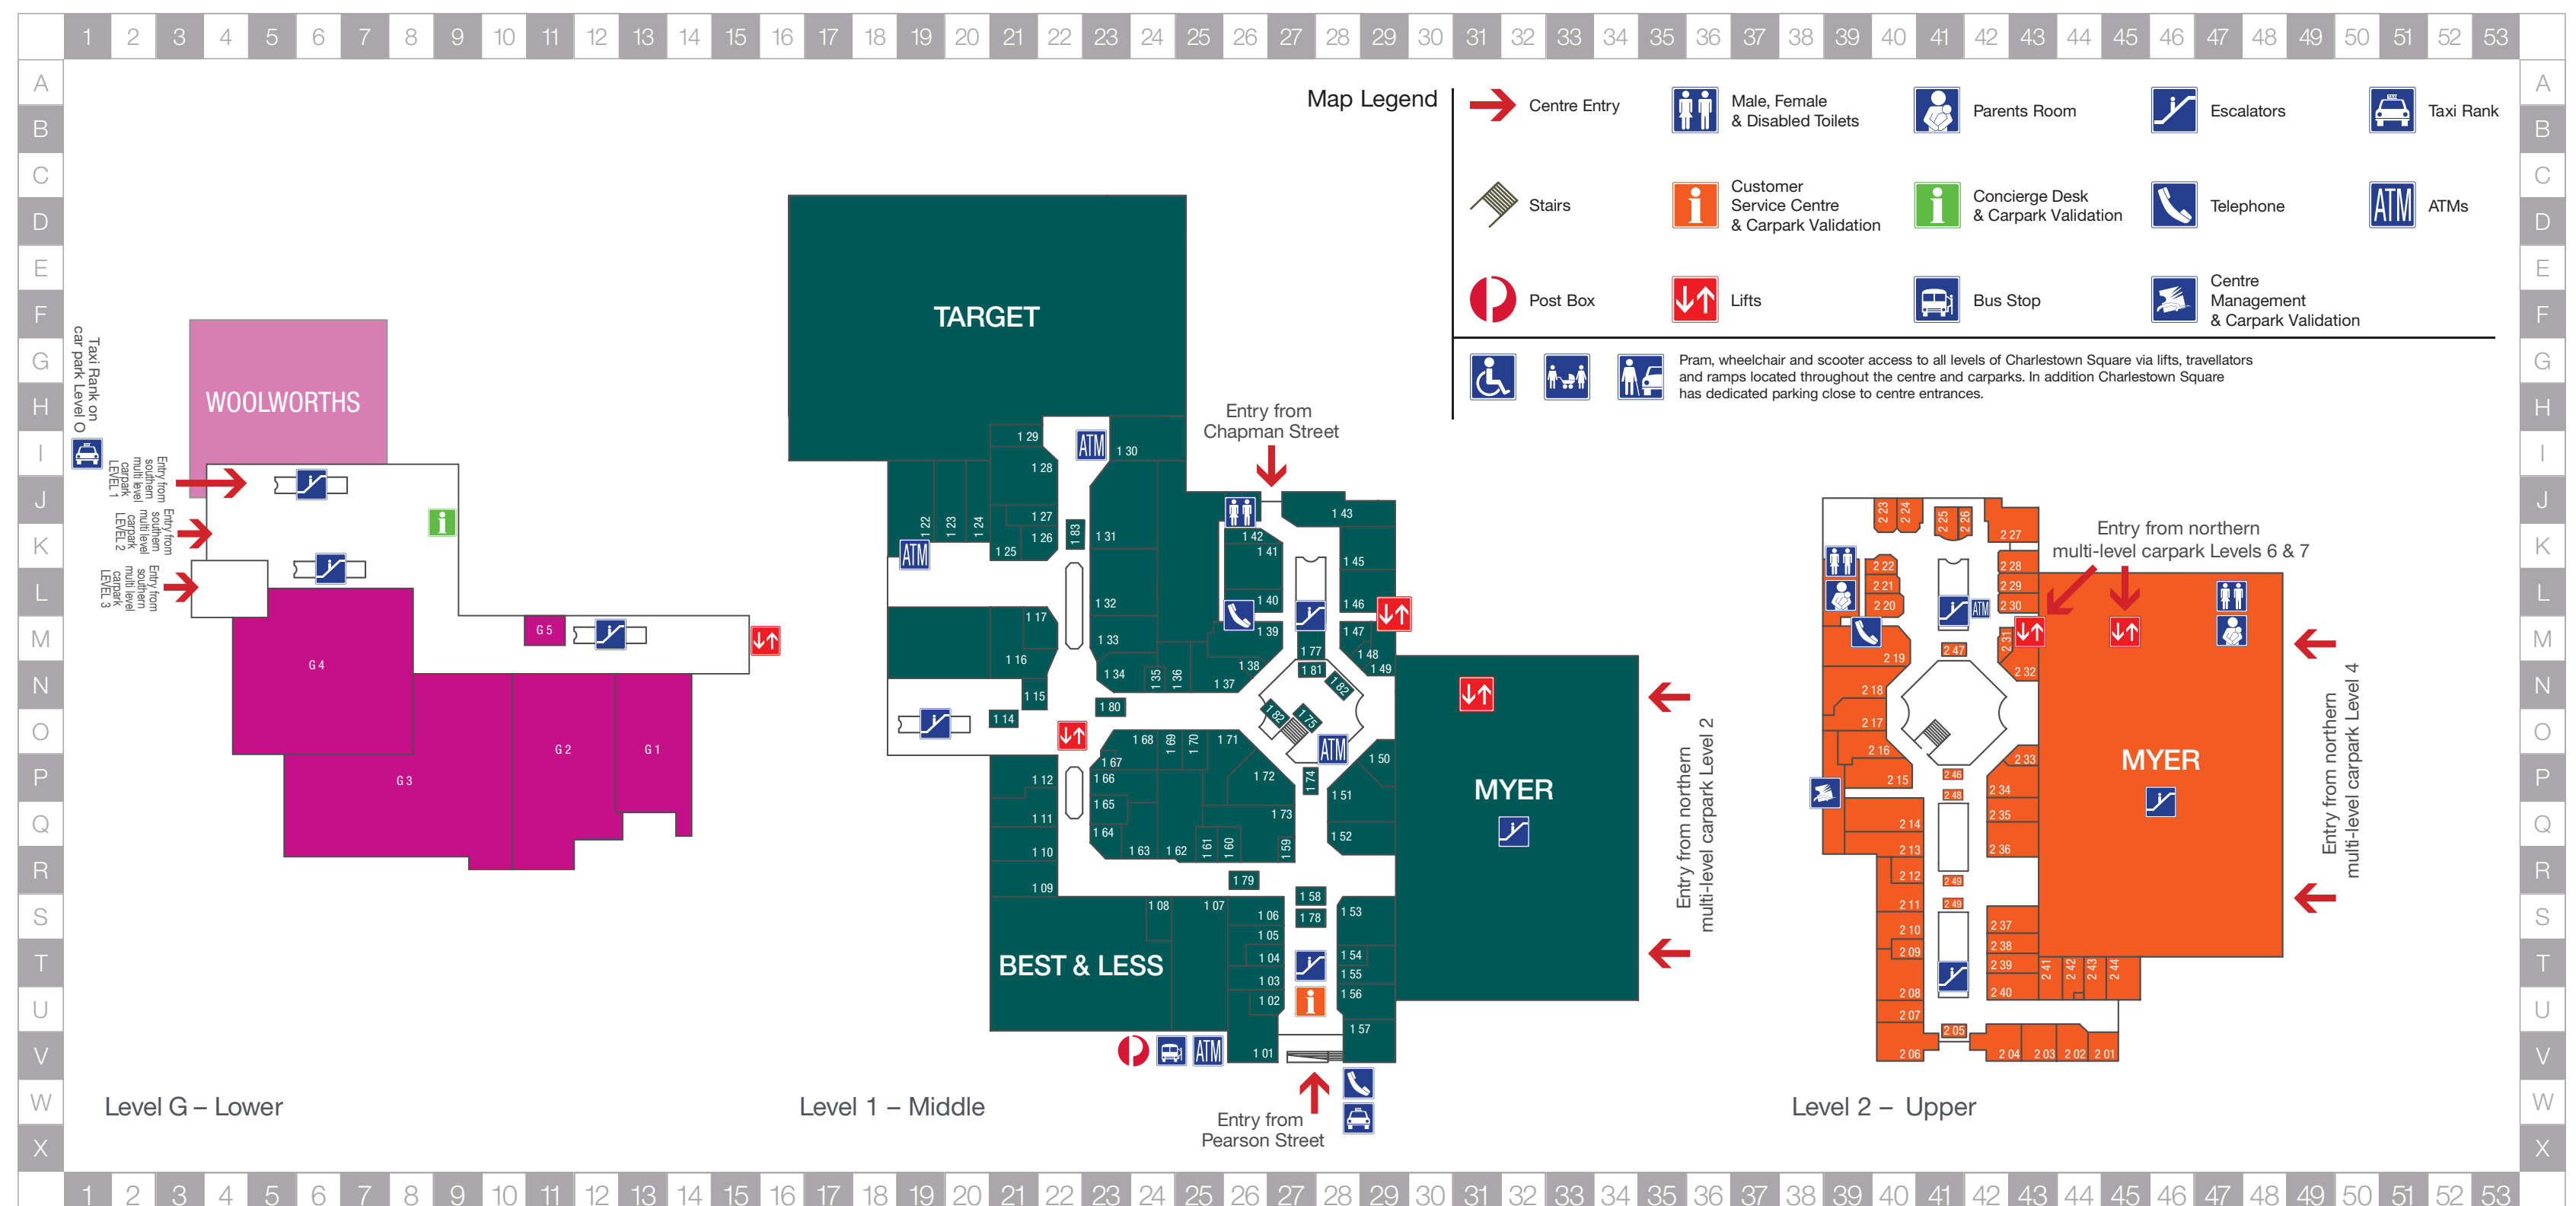

Newsagents, Books & Cards

Angus & Robertson	P21	1	12
Smiggle	N25	1	36
ABC Shop	T40	2	08
Nextra	V41	2	05

Health & Beauty

Terry White Chemist	N5	6	4
Blink Optical	Q26	1	60
Michael Hughes			
Soul Pattinson	K26	1	41
Pearl Nails	S26	1	05
Price Attack	M21	1	16
Priceline	S25	1	07
Professional	H21	1	29
Spec Savers	T29	1	54
The Body Shop	Q23	1	64
Paul Dougherty			
Optometrist	R40	2	13
Napoleon Perdis	P41	2	46
OPSM	M40	2	19

Something To Eat

Boost Juice	P27	1	74
Gloria Jean's Coffees	M27	1	77
Holesome Donuts	R27	1	59
Muffin Break	O21	1	14
Café Fresh	V40	2	06

Store Name Ref Lvl/No

Donut King	K40	2	22
Health Burst	L40	2	21
KFC	J40	2	23
McDonalds	J40	2	24
Michel's Patisserie	L41	2	25
Oporto	K43	2	28
Snows Patisserie	R41	2	49
Square Kebabs & Crepes	L43	2	29
Subway	M42	2	31
Sushi-World	J42	2	26
Wendys	L43	2	30
Wok n Roll	L40	2	20

Travel

Flight Centre	U44	2	02
Harvey World Travel	T44	2	42
Travelworld	V45	2	01
Travelex Ltd Foreign Exchange	T44	2	42

Banking

Newcastle Permanent	J19	1	22
St George Bank	V26	1	01

Services & Miscellaneous

Cobblers Key	M11	6	5
Amaranthine Flowers at Charlestown	N28	1	82
HCF	U28	1	56
Hi-Speed Internet Kiosk	K23	1	83
MBF	T26	1	03
Medibank Private	T29	1	55
Medicare	U29	1	57
Keyman Engraving	M41	2	47
Pets World	T43	2	41

GPT GIFT CARD

GPT Gift Card accepted at these stores.

Find it here

We'd love to see your face.

Charlestown Square